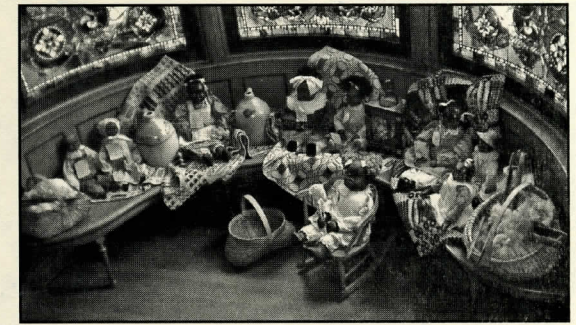

Hope to see you there!

2009 Victorian Doll Tea

The James Millikin Homestead hosted its Tenth Victorian Doll Tea on June 13, 2009. Laughter and chatter filled the parlors and Anna's dining room as the guests enjoyed the timeless tradition of tea, pink lemonade, sweet treats and tasty sandwiches.