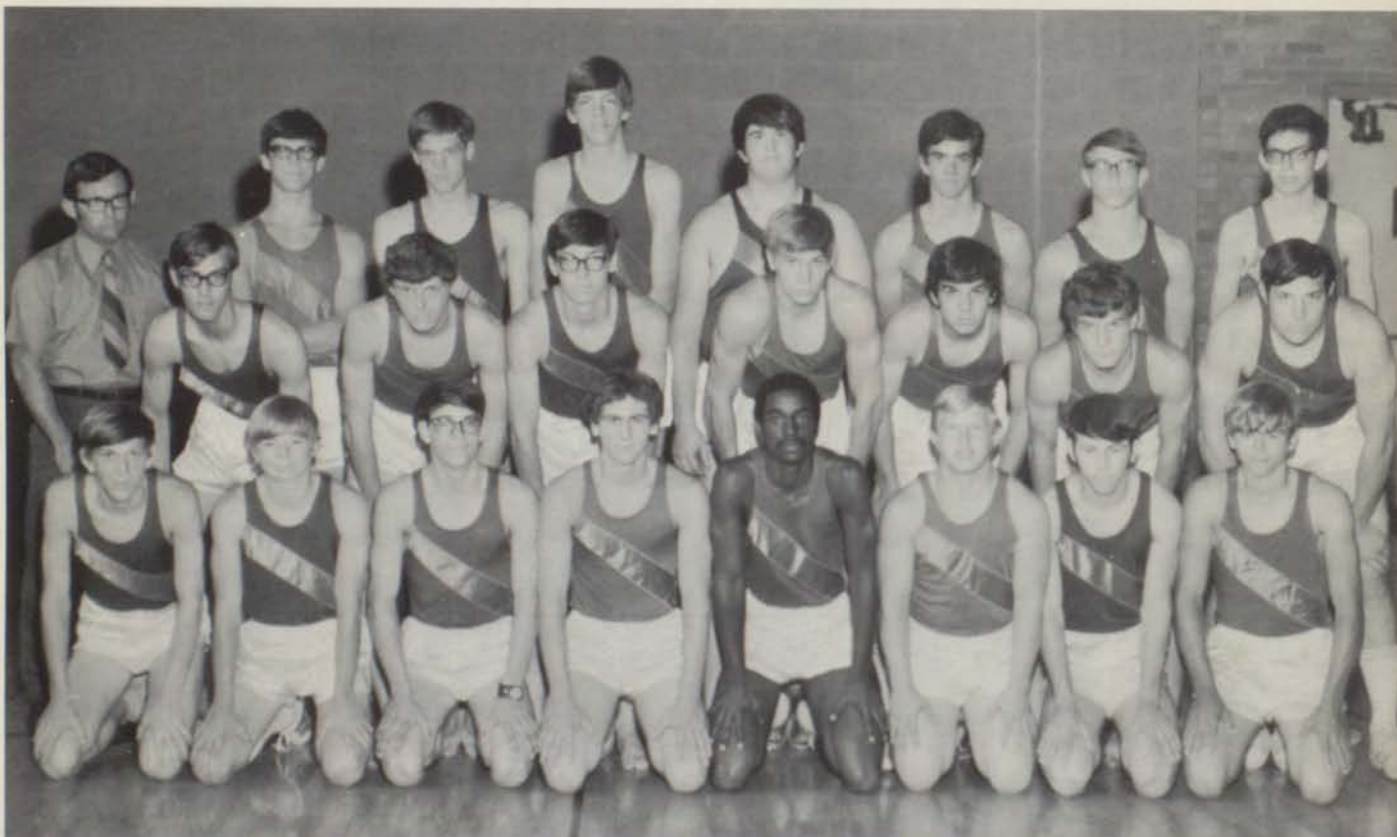

TRACK TEAM. First row: Mark Hall, Dennis Weatherford, Craig Harding, Bob Hayward, Phil Jones, Dick Kramer, Pete Wayne, Jackie Jackson. Second row: Bernie McKean, Mike Delaney, David Barr, Ken Kraudel, Mike Wurth, Jim Feriozzi, Dan Doyle. Third row: Coach Munn, Mike Boyd, Pat McGuire, Tim Newman, Pat Ward, John O'Connell, Mark Bushell, Dan Wilcockson.