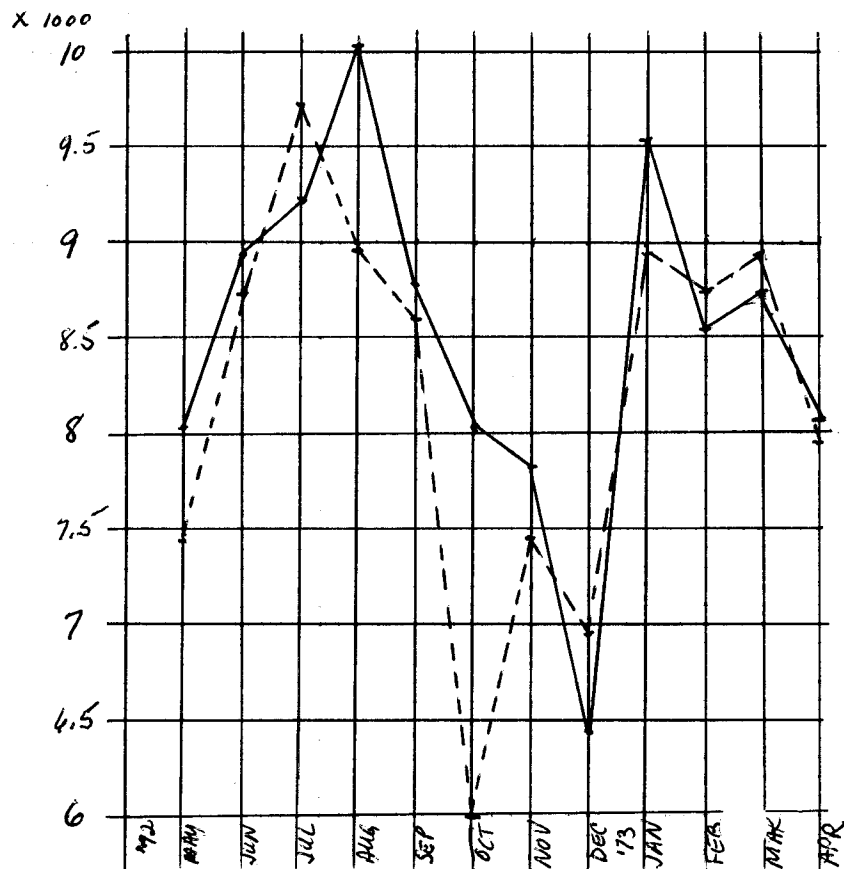

DECATUR PUBLIC LIBRARY

CIRCULATION GRAPHS (1)

ADULT DEPT. MAIN LIBRARY

Key: FISCAL MAY '72 - APR '73

FISCAL MAY '71 - APR '72

NON-FICTION

FICTION