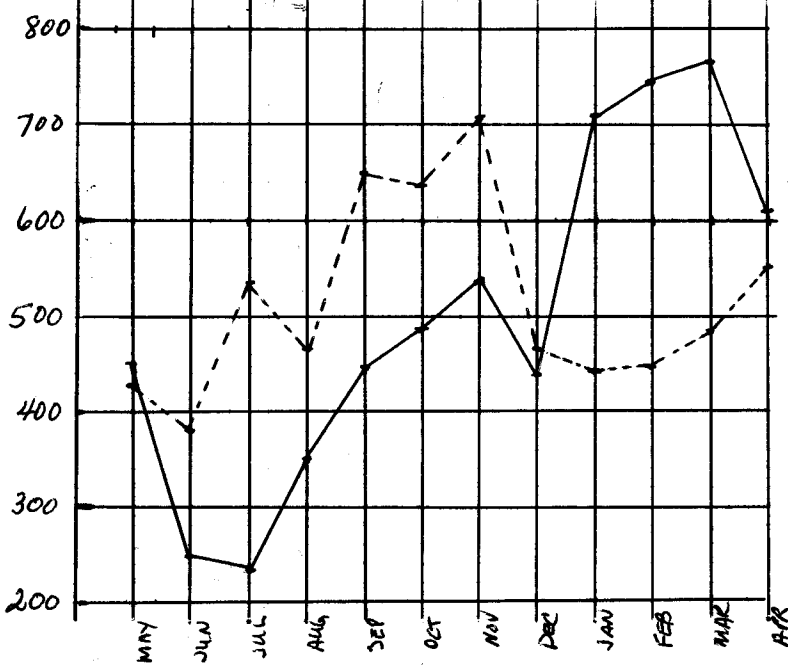

COMPARISON OF '72-'73 WITH '71-'72

RUNNING MONTHLY AVERAGE

"FLAT CURVE"

DECATUR PUBLIC LIBRARY

SERVICE GRAPHS (1)

ADULT DEPT. MAIN LIBRARY

--- FISCAL 71-72
 ——— FISCAL 72-73

READERS' ADVISORY