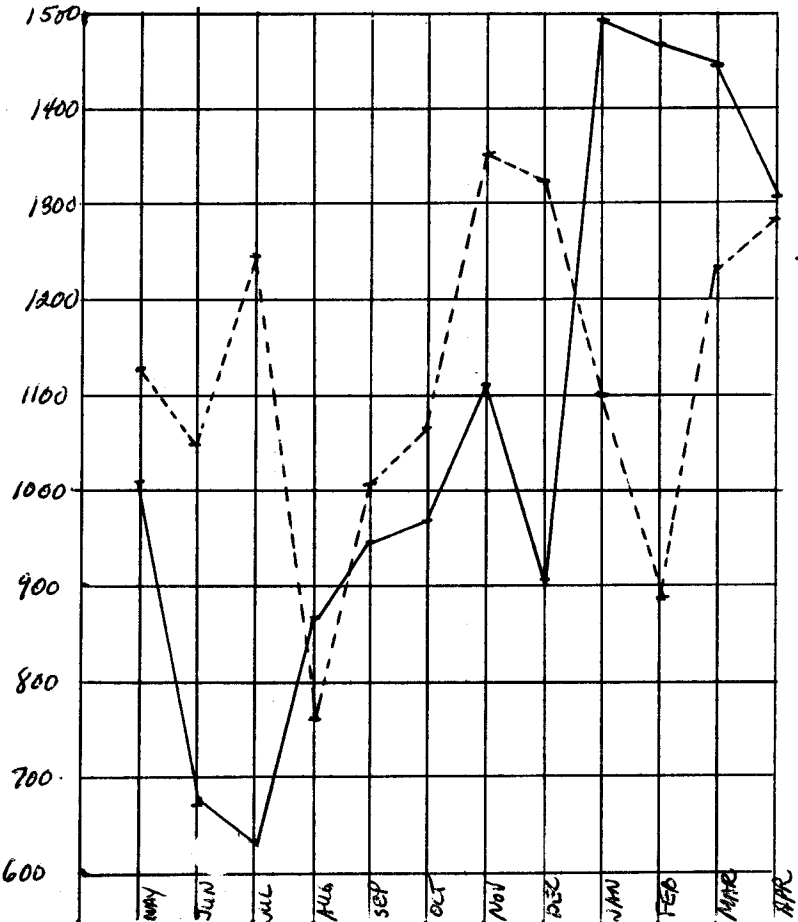

DIRECTIONAL INFORMATION

DECATUR PUBLIC LIBRARY

SERVICE GRAPH (TOTAL) (2)

ADULT DEPT. MAIN LIBRARY

--- FISCAL 71-72

— FISCAL 72-73

TOTAL SERVICE

(RA + RESERVES + DI)